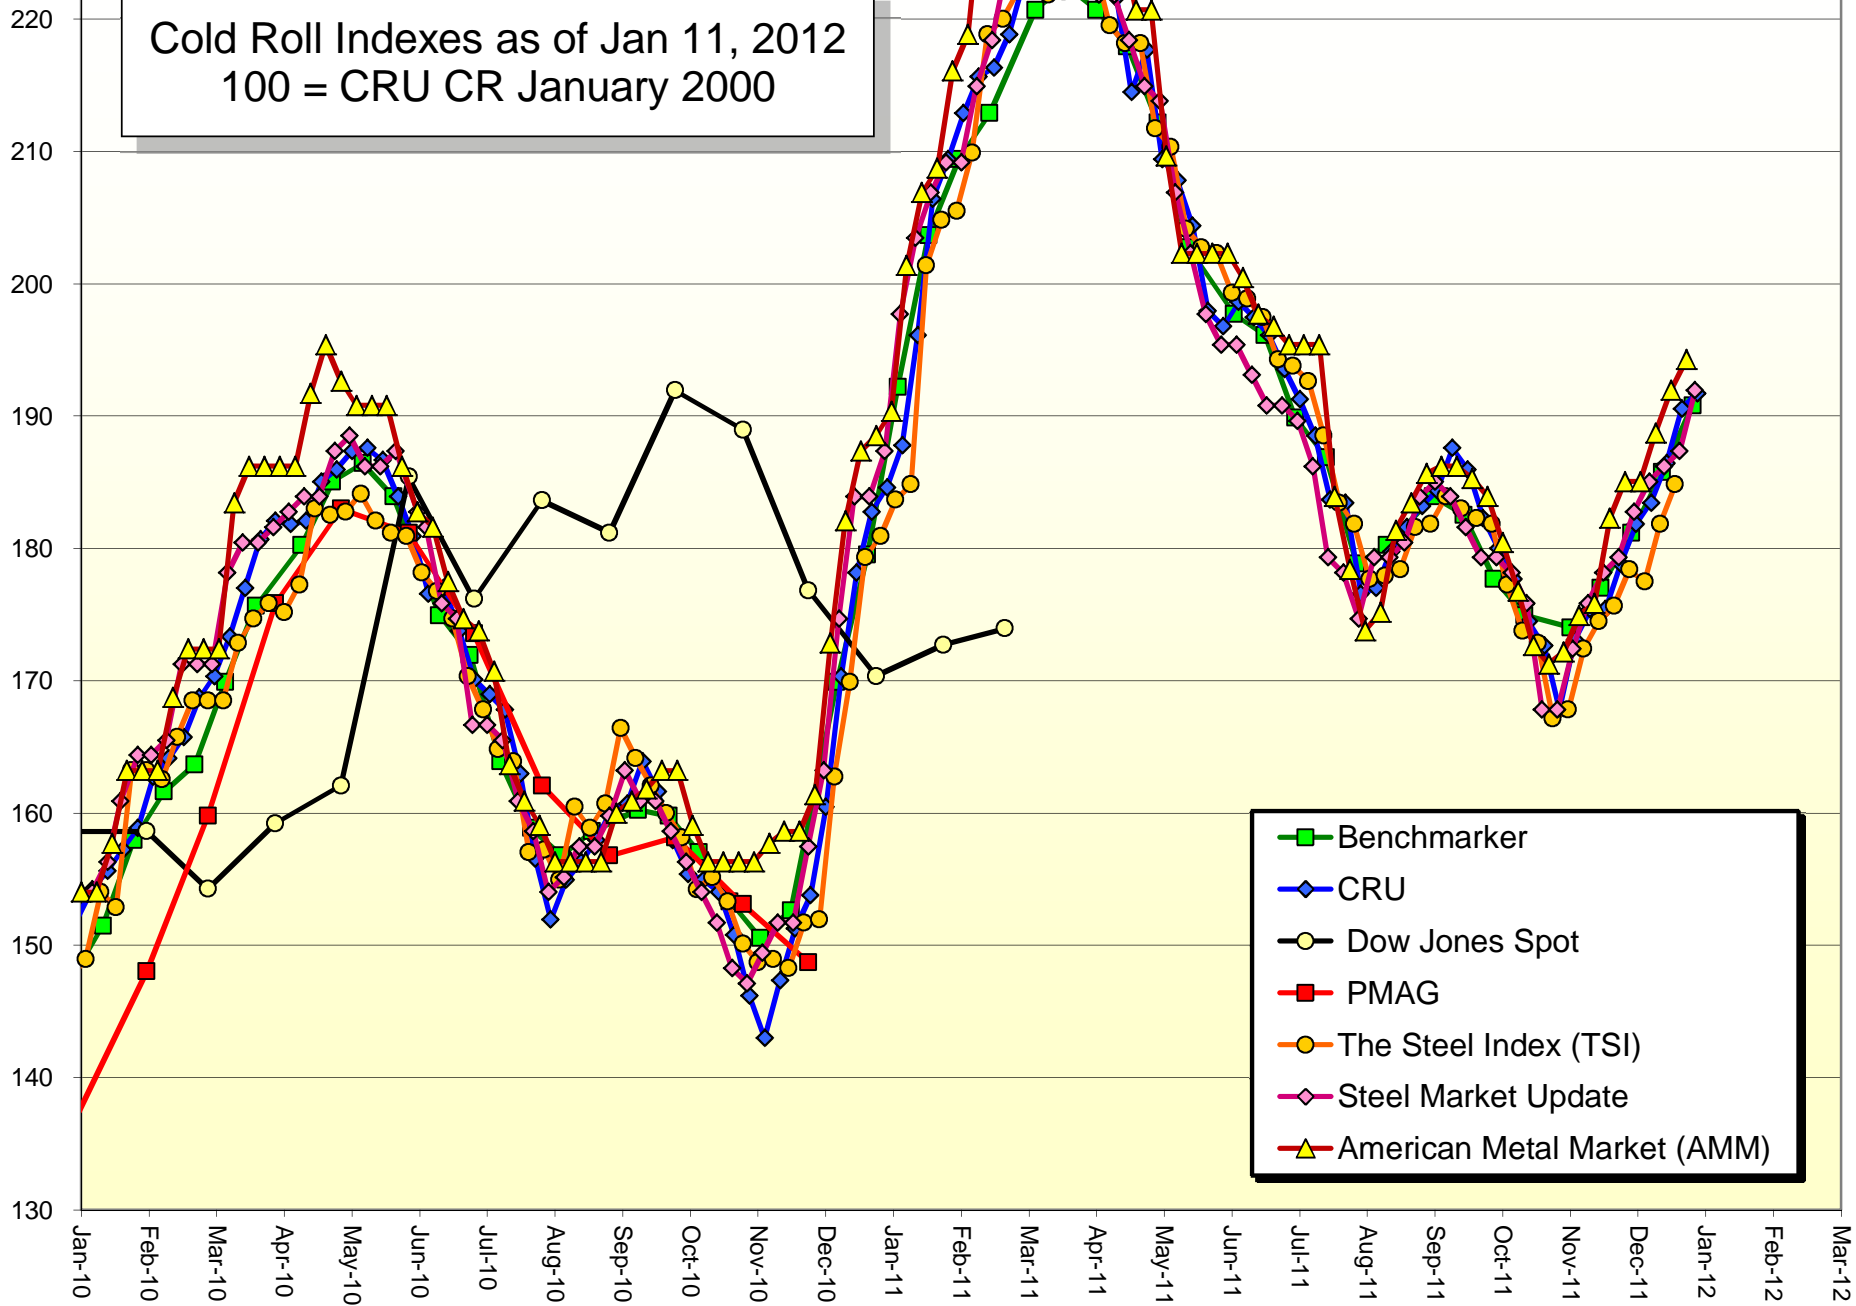

Hot Roll Indexes as of Jan 11, 2012
100 = CRU HR January 2000

Cold Roll Indexes as of Jan 11, 2012
100 = CRU CR January 2000

- Benchmarker
- ◆ CRU
- Dow Jones Spot
- PMAG
- The Steel Index (TSI)
- ◇ Steel Market Update
- ▲ American Metal Market (AMM)