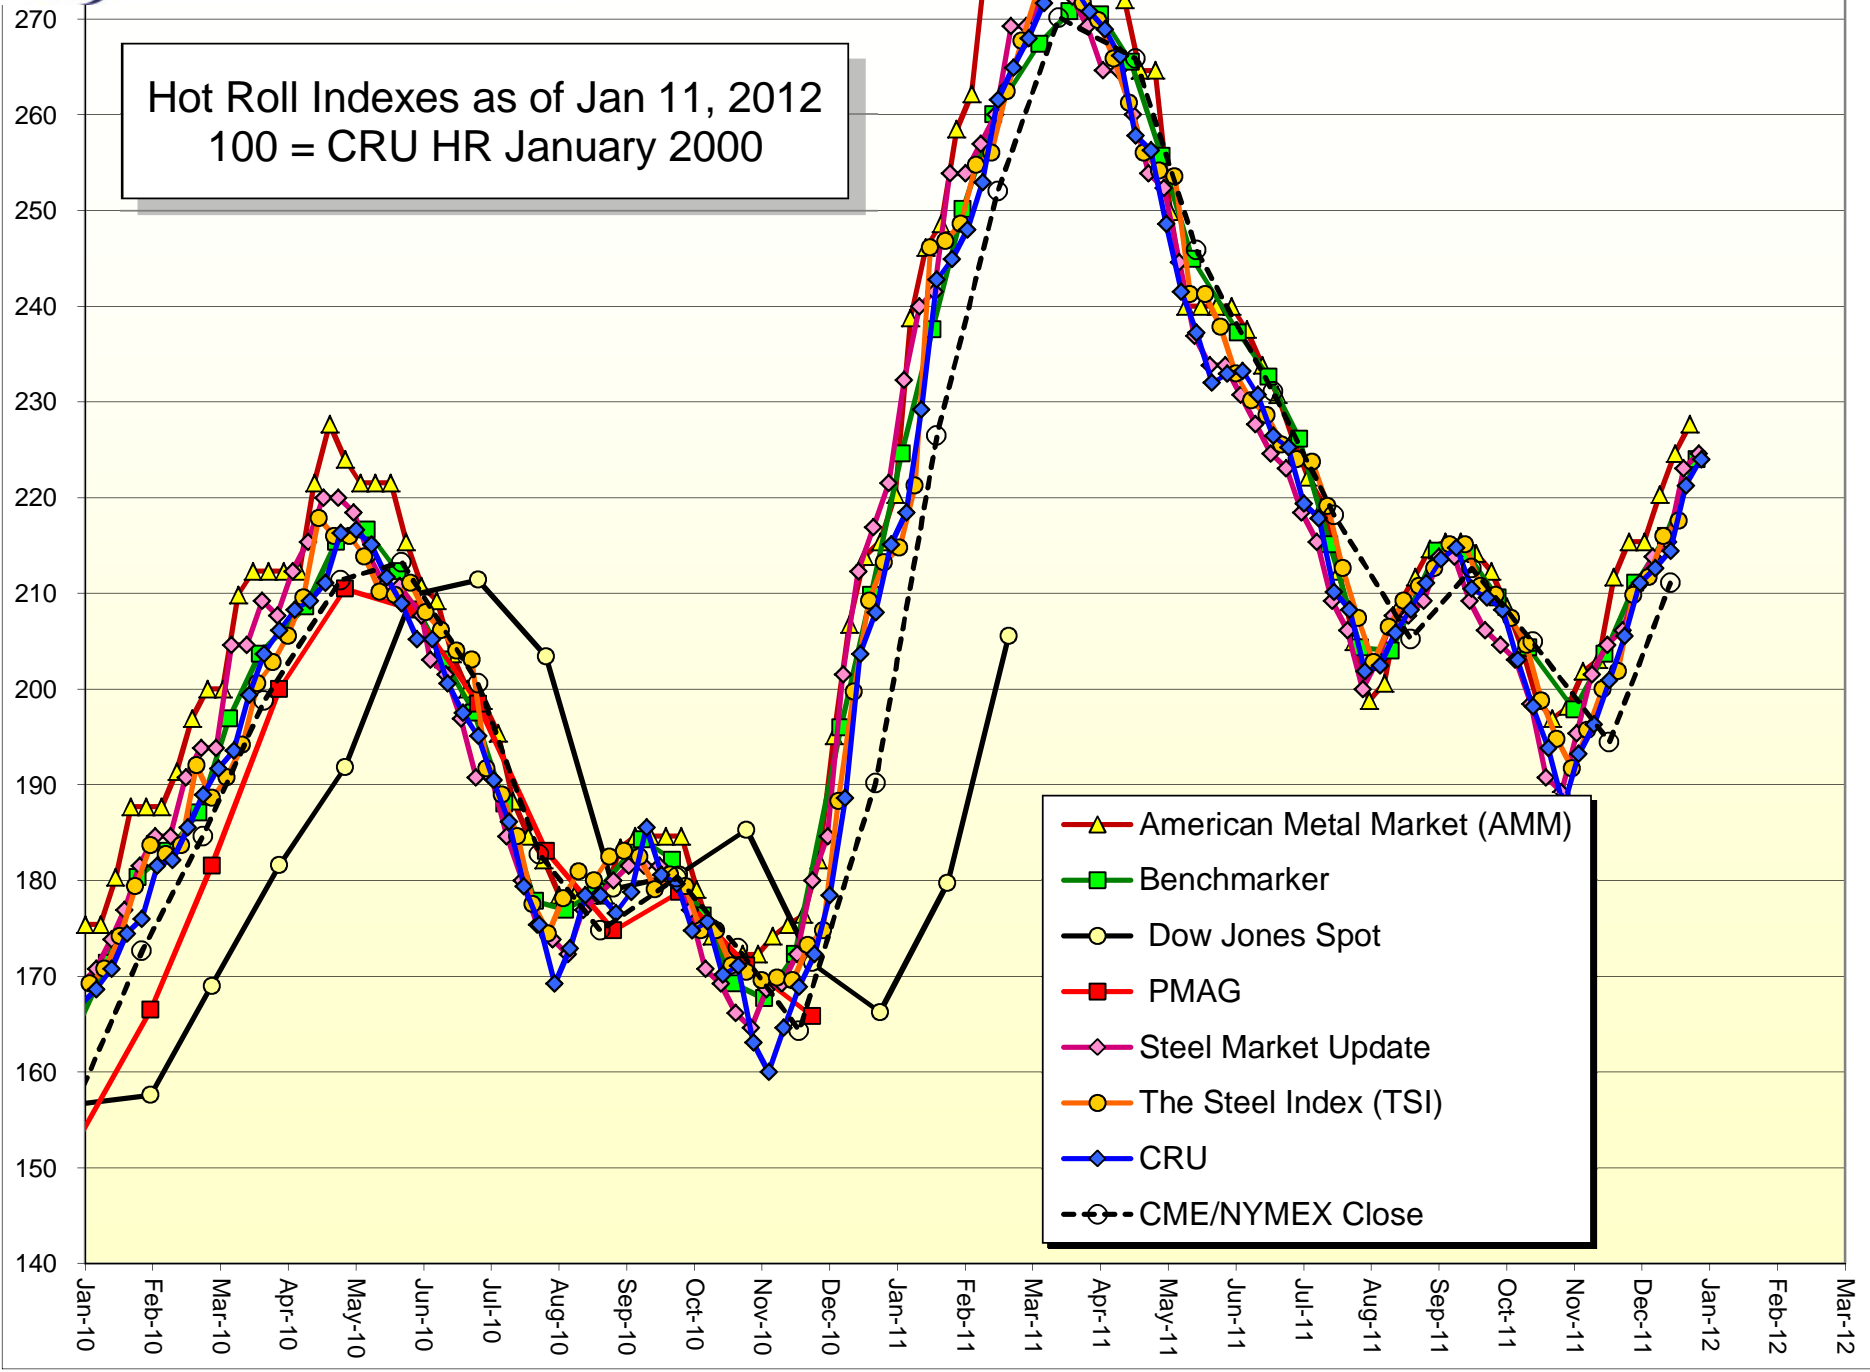

Hot Roll Indexes as of Jan 11, 2012
100 = CRU HR January 2000

Cold Roll Indexes as of Jan 11, 2012
100 = CRU CR January 2000

- Benchmarker
- ◆ CRU
- Dow Jones Spot
- PMAG
- The Steel Index (TSI)
- ◇ Steel Market Update
- ▲ American Metal Market (AMM)