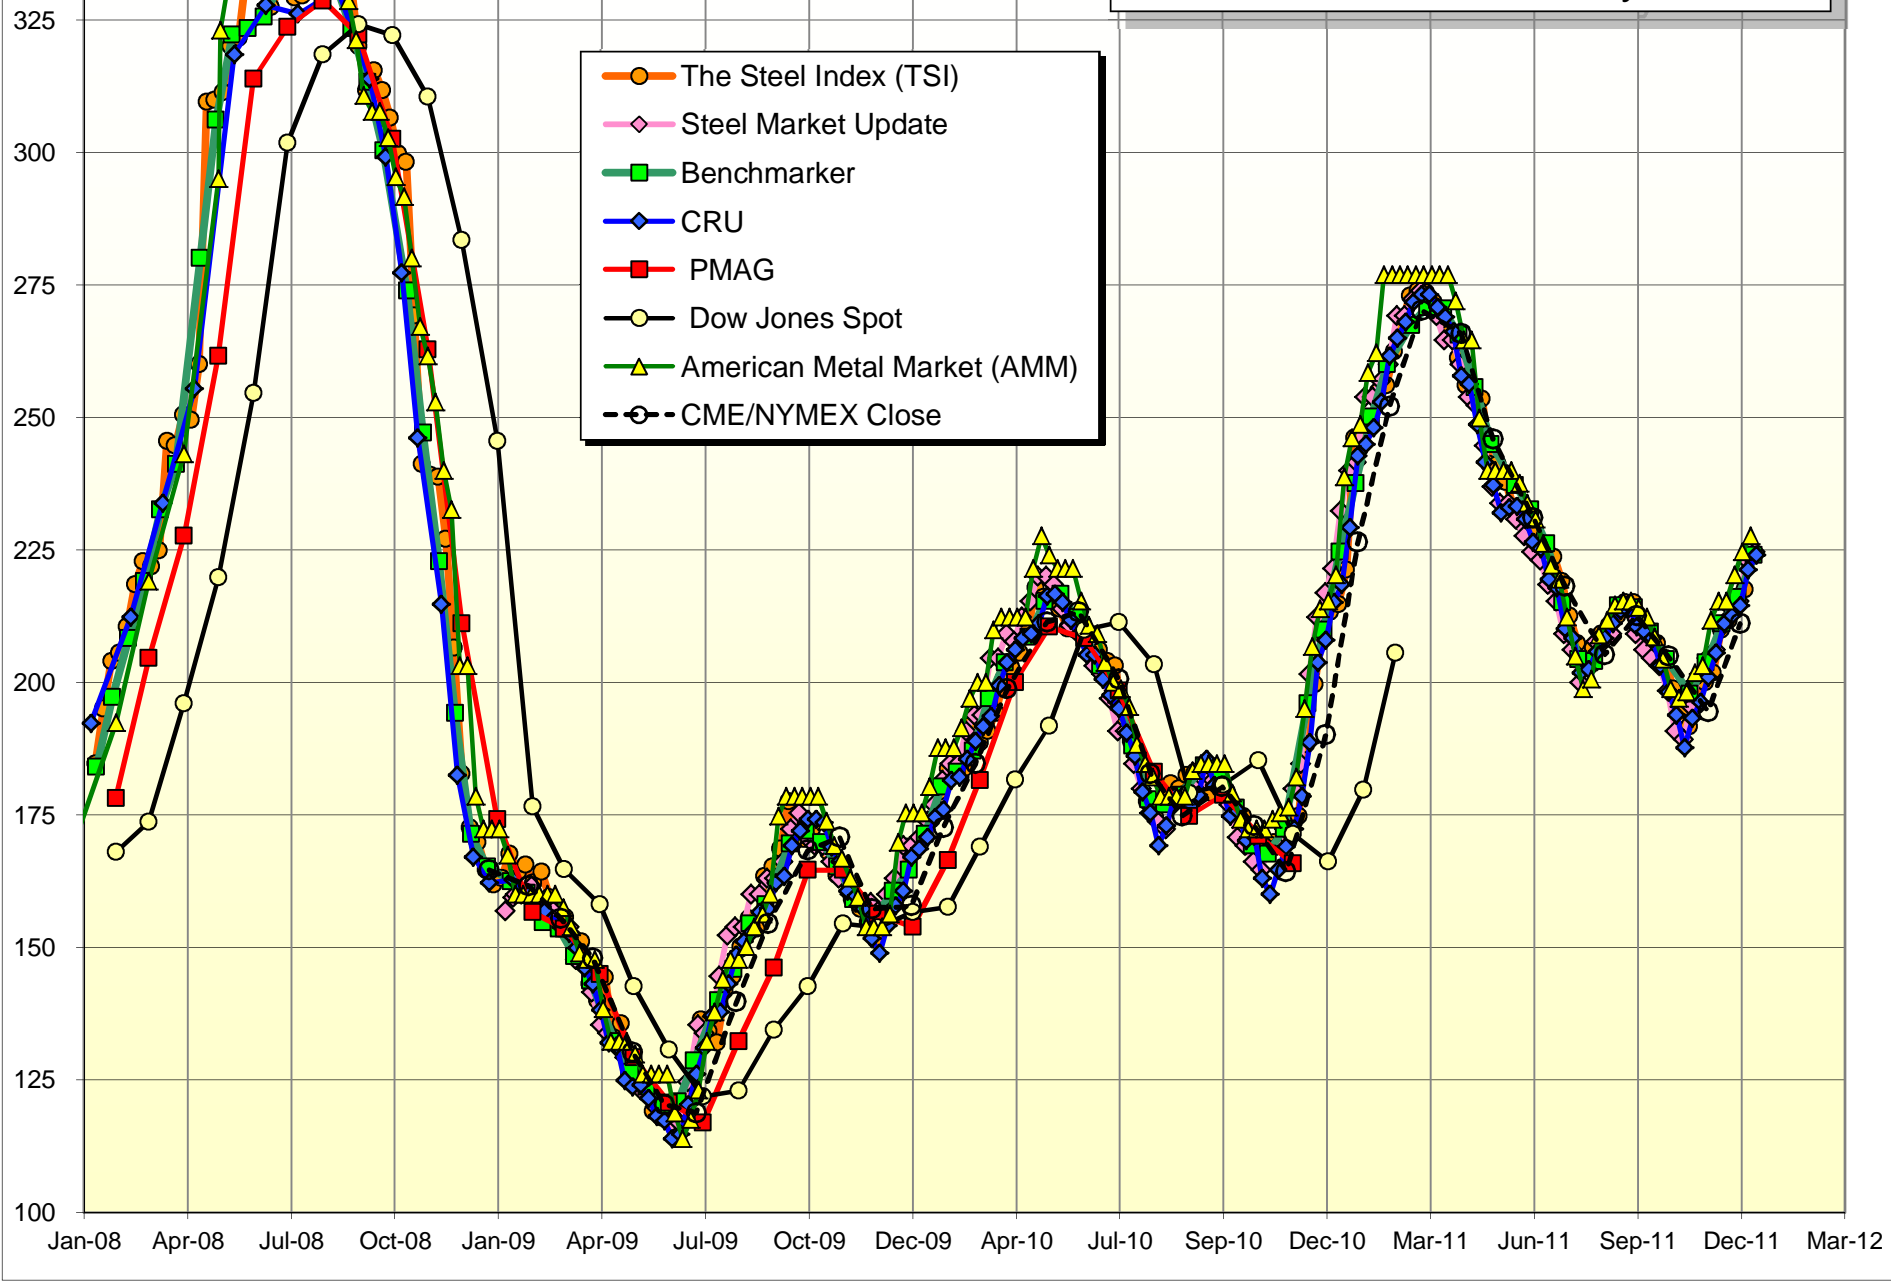

Hot Roll Indexes as of Jan 11, 2012  
100 = CRU HR January 2000

Cold Roll Indexes as of Jan 11, 2012  
100 = CRU CR January 2000