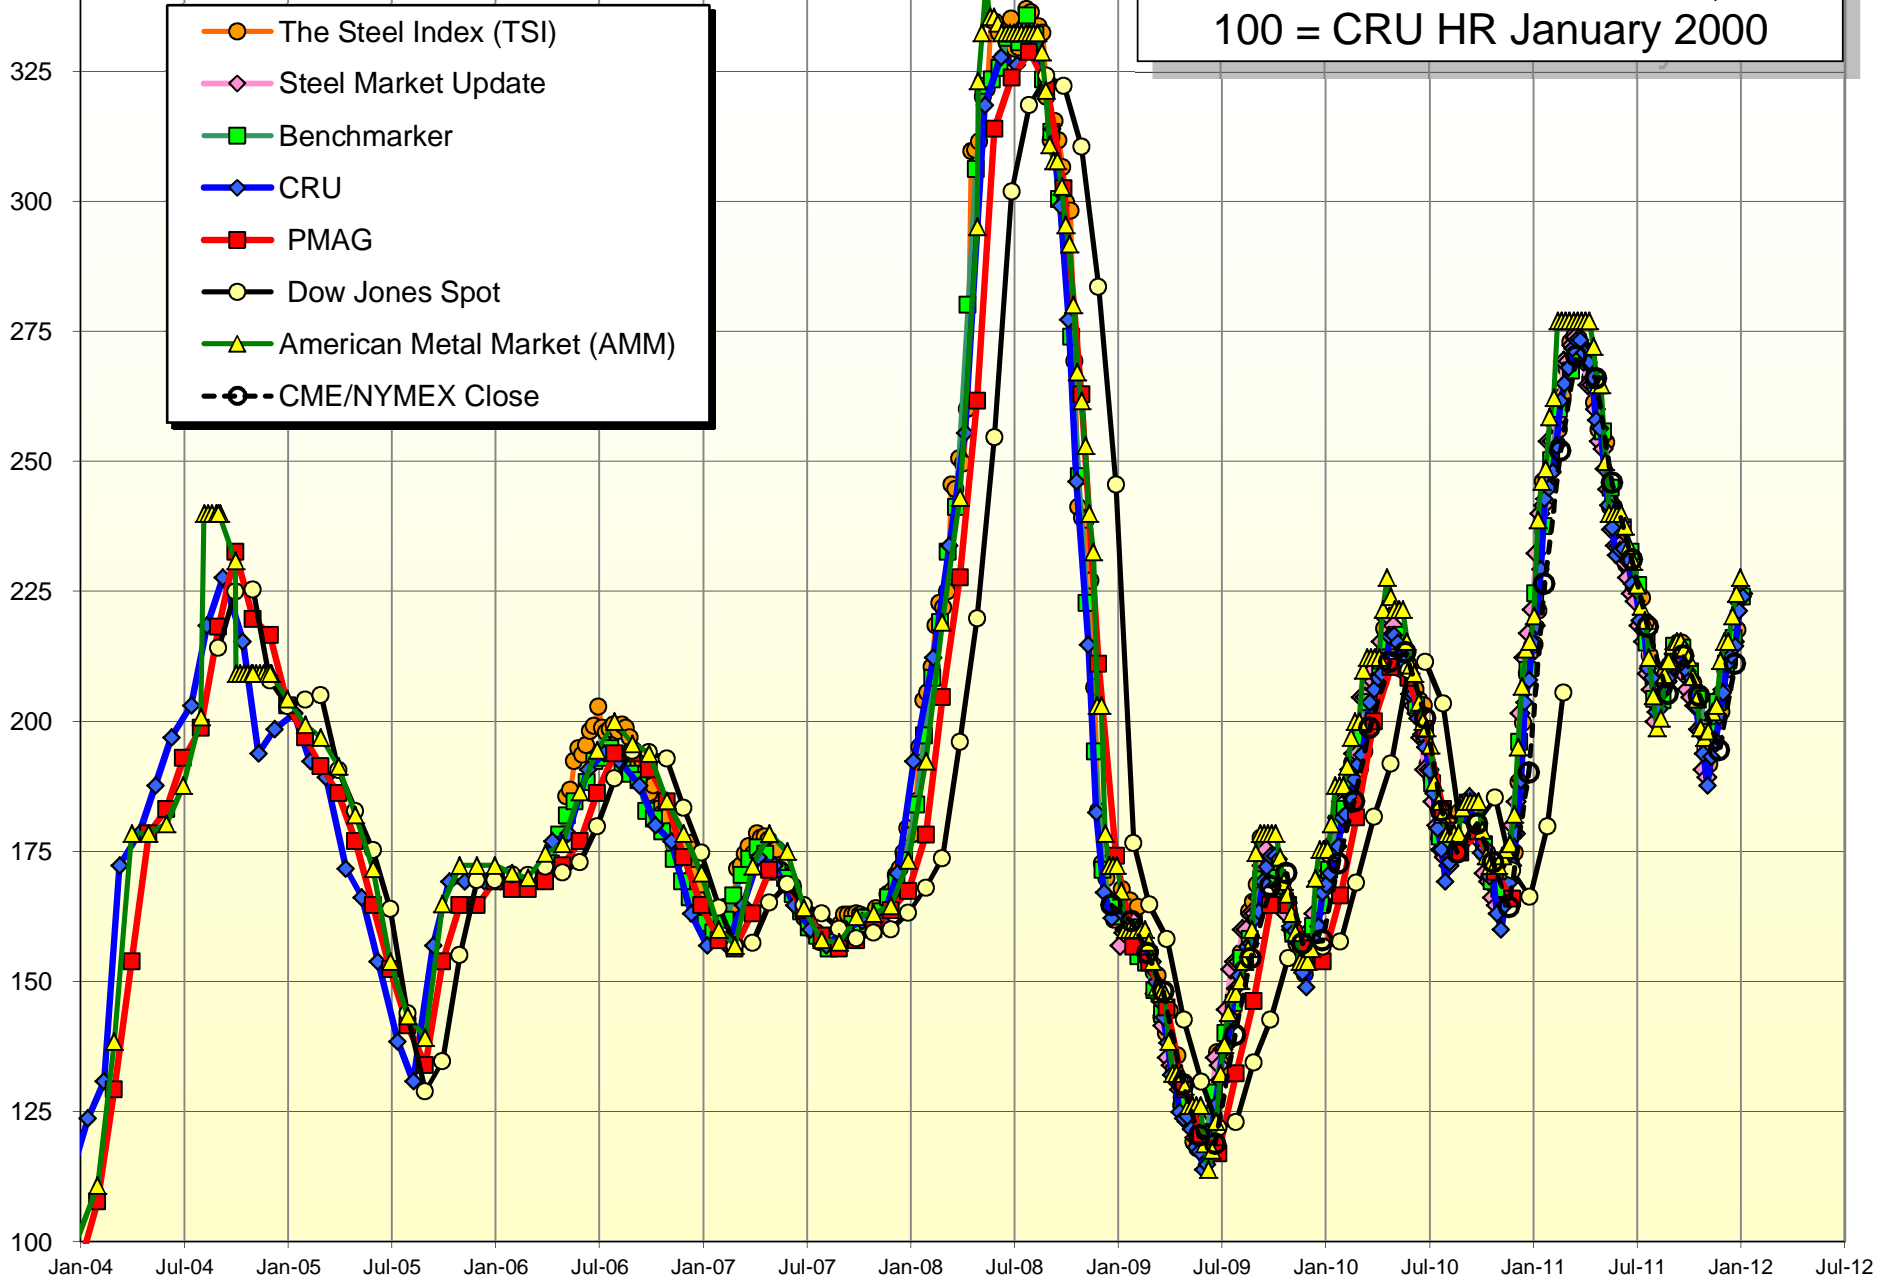

Hot Roll Indexes as of Jan 11, 2012  
100 = CRU HR January 2000

Cold Roll Indexes as of Jan 11, 2012  
100 = CRU CR January 2000